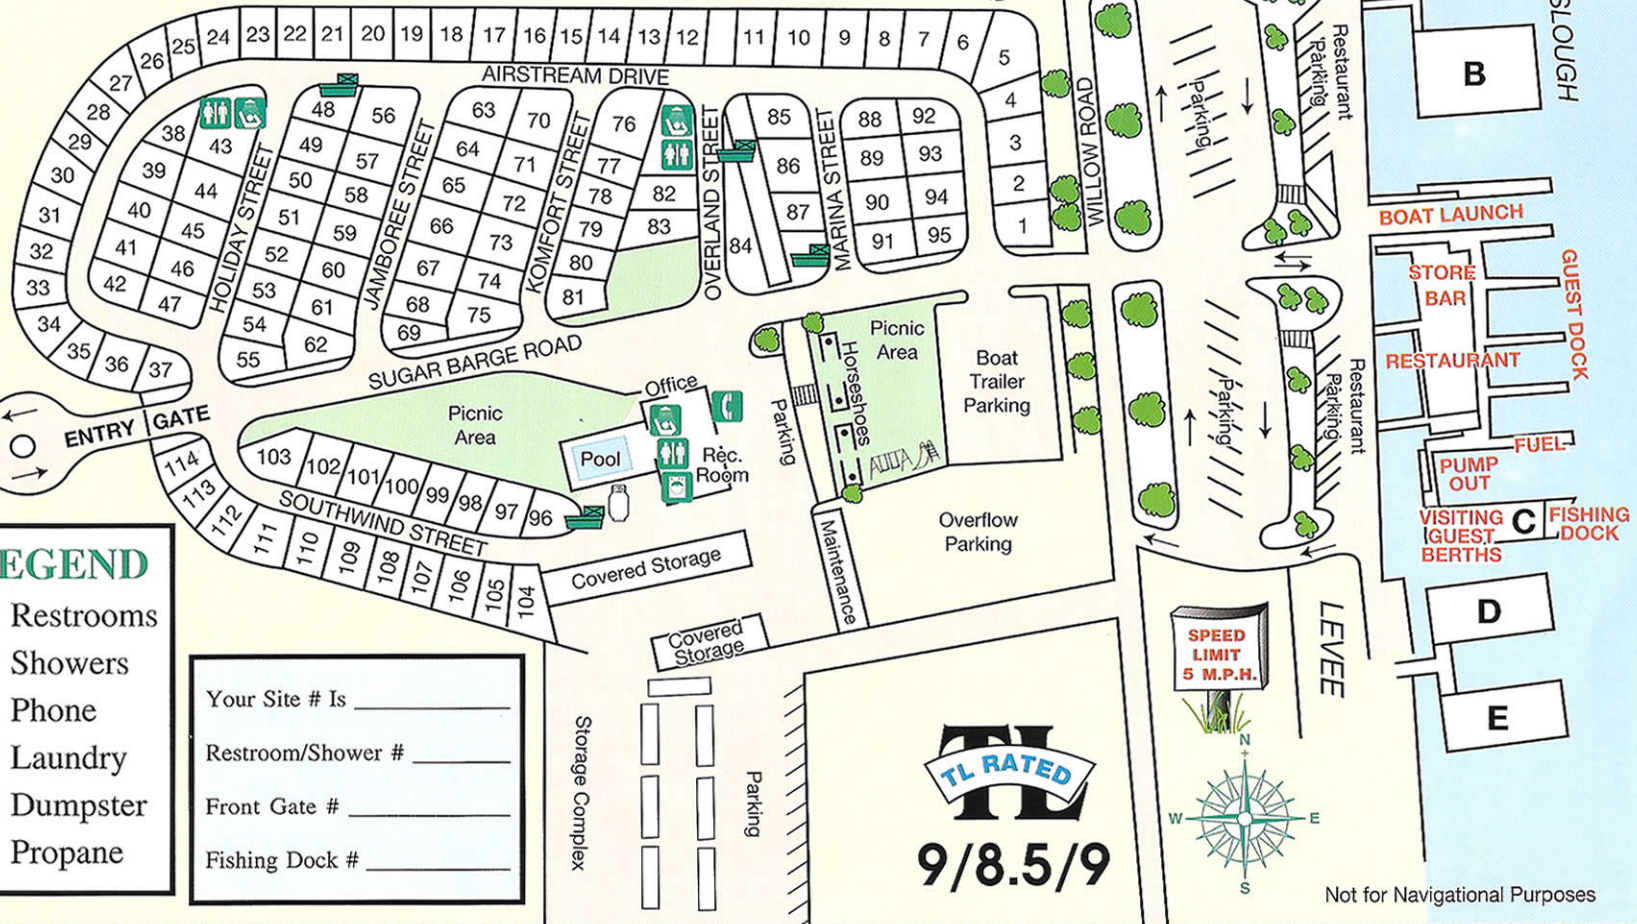

**PETS ARE YOUR
PRIVILEGE; CLEANING
UP AFTER THEM IS
YOUR OBLIGATION.**

Things To Do & See

Cornfest - Brentwood
 Marine World - Vallejo
 Visit Local "U-Pick" Farms
 Cruise The 1,000 Miles of Waterways
 Drive The River Road To Sacramento
 June - Crawdad Festival - Isleton
 July - Wine & Jazz Festival - Oakley
 July - 50's Bash - Bethel Island
 San Francisco - 60 Miles
 Napa Valley - 40 Miles
 Jelly Belly Factory - Fairfield

3 NBC
 6 Educational
 10 ABC
 13 CBS
 22-31-36-40-50-54
 58-65-66

LEGEND

- Restrooms
- Showers
- Phone
- Laundry
- Dumpster
- Propane

Your Site # Is _____
 Restroom/Shower # _____
 Front Gate # _____
 Fishing Dock # _____